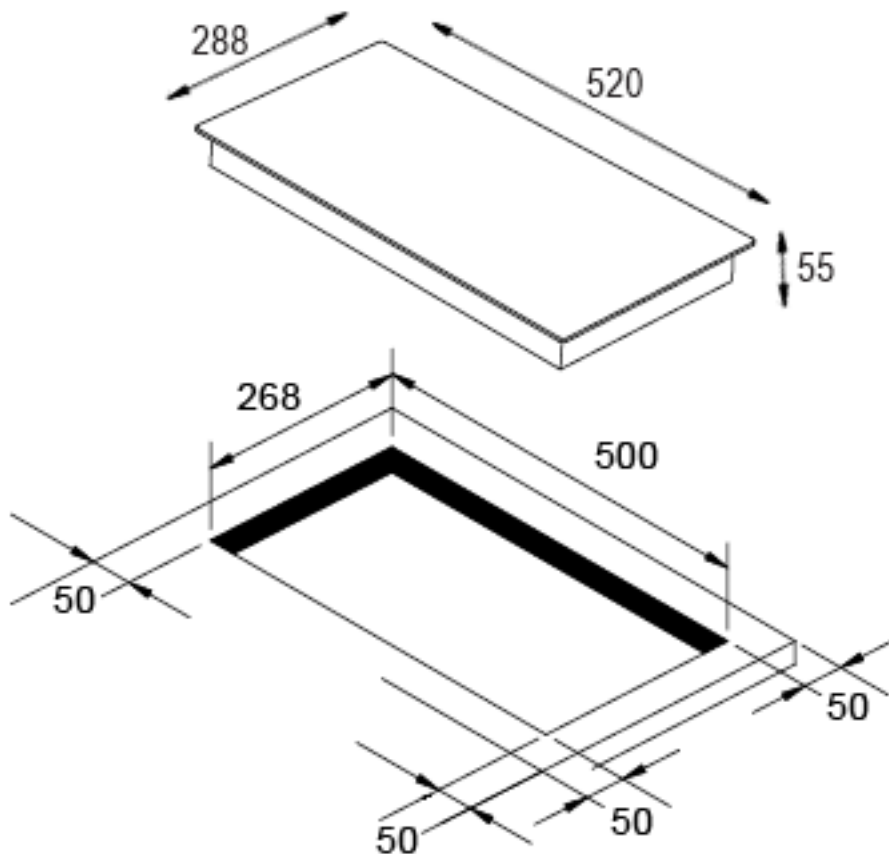

Code ECT32C

30cm Ceran Touch Electric Cooktop

+ Technical Specifications All specifications and product sizes may be varied by the manufacturer without notice. Euro Appliances are not responsible for any errors or omissions. Pictures, specifications and dimensions are for illustration purposes only and cut outs for appliances should only be physical product measurements. All dimensions and information are for indicative use only. Please refer to all technical specifications in product booklet supplied with appliance, prior to installation.